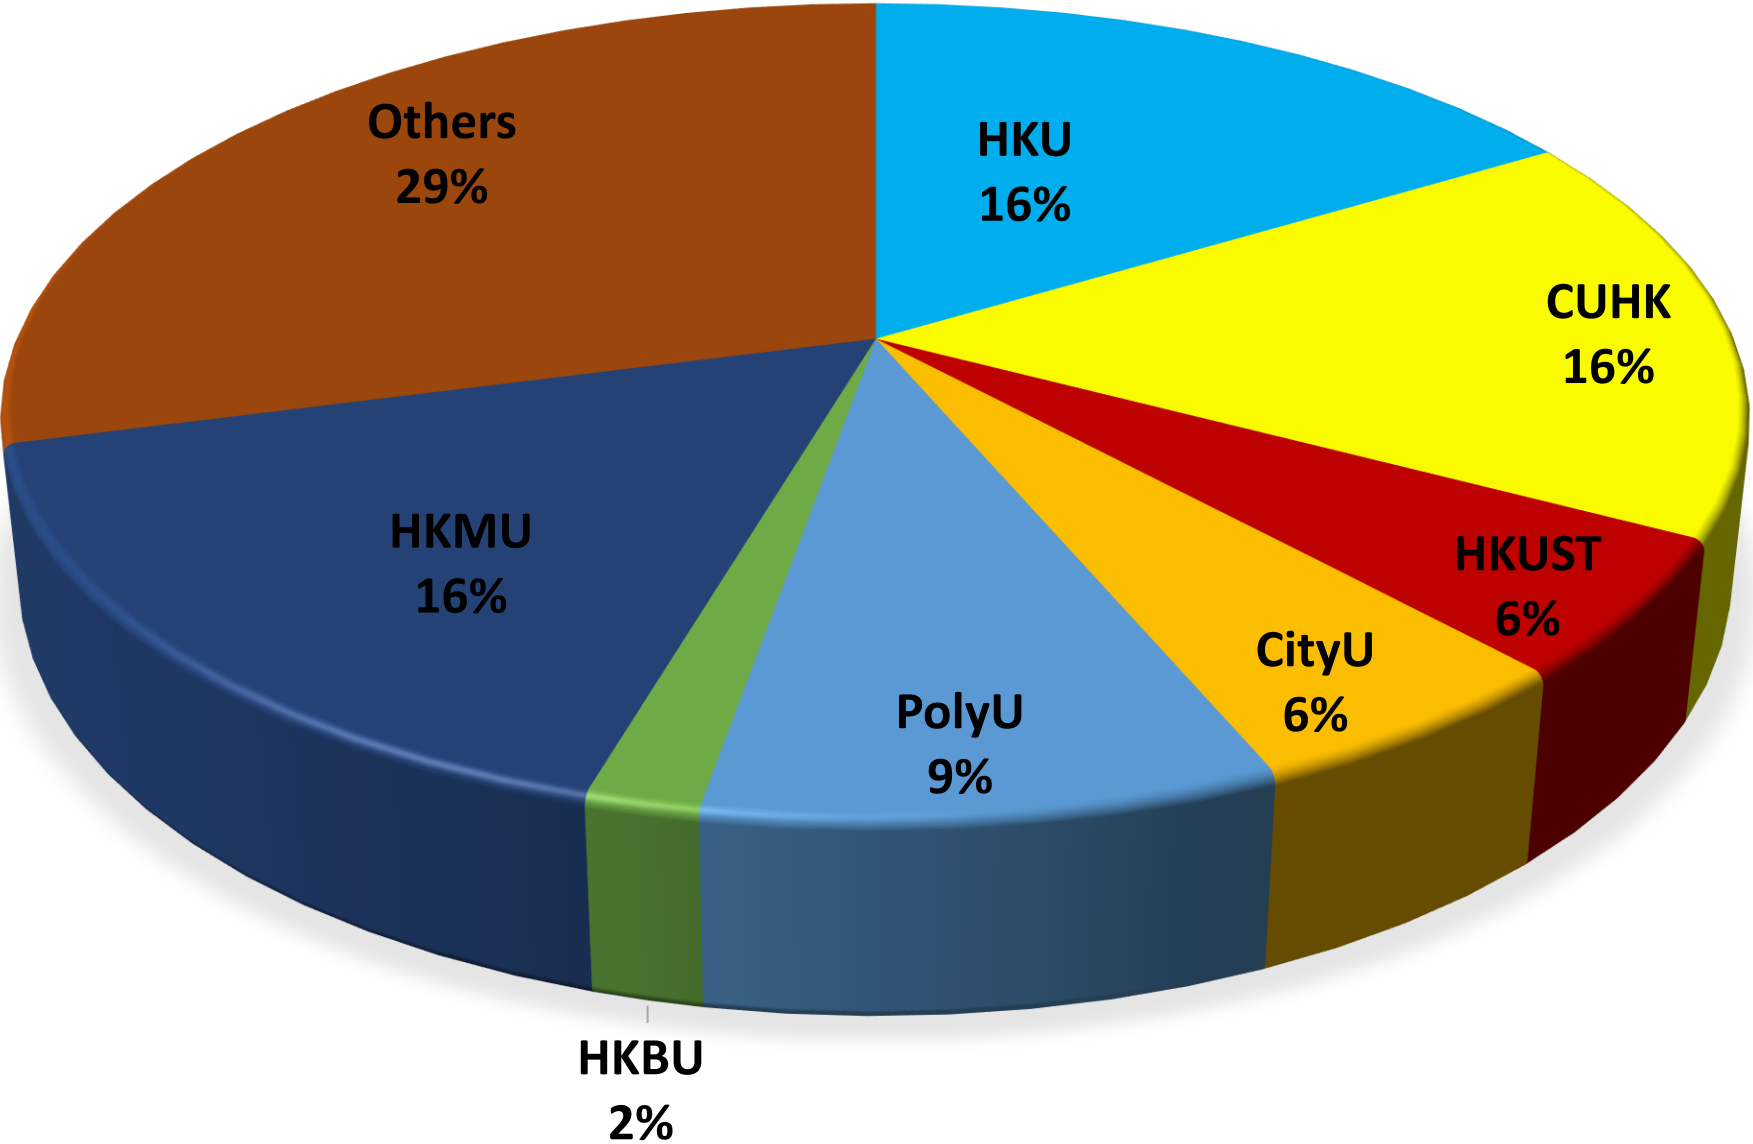

DESTINATION OF S6 GRADUATES (69 STUDENTS) (2023-2024)

ADMISSION TO LOCAL UNIVERSITIES S6 GRADUATES (55 STUDENTS) (2023-2024)

**DESTINATIONS OF S6 GRADUATES (14 STUDENTS)
STUDYING ABROAD
(2023-2024)**